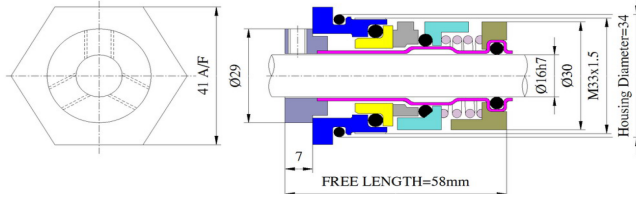

## Grundfos® CR Series Vertical Multi-Stage Pump Replacement Cartridge Seals

12 mm CR 1/3/5 • 16 mm CR 10/15/20 • 22 mm CR 45/64/90

12MM Grundfos® Type H Cartridge Seal			16MM Grundfos® Type H Cartridge Seal			22MM Grundfos® Type E Cartridge Seal		
SSI Part#	Grundfos Part#	Materials	SSI Part#	Grundfos Part#	Materials	SSI Part#	Grundfos Part#	Materials
VSMG-1500	96455082	CAR/TC/EPDM	VSMG-1505	96511836	CAR/TC/EPDM	VSMG-1510	96416584	CAR/TC/EPDM
VSMG-1518	96455086	SIC/SIC/EPDM	VSMG-1519	96511844	SIC/SIC/EPDM	VSMG-1520	96525458	SIC/SIC/EPDM
VSMG-1501	96455084	TC/TC/EPDM	VSMG-1506	96511840	TC/TC/EPDM	VSMG-1511	96433365	TC/TC/EPDM
VSMG-1521	96455089	CAR/SIC/FKM	VSMG-1507	96511837	CAR/TC/FKM	VSMG-1512	96525459	CAR/TC/FKM
VSMG-1502	96455083	CAR/TC/FKM	VSMG-1508	96511845	SIC/SIC/FKM	VSMG-1513	96525490	SIC/SIC/FKM
VSMG-1503	96455087	SIC/SIC/FKM	VSMG-1509	96511841	TC/TC/FKM	VSMG-1514	96436728	TC/TC/FKM
VSMG-1504	96455085	TC/TC/FKM						