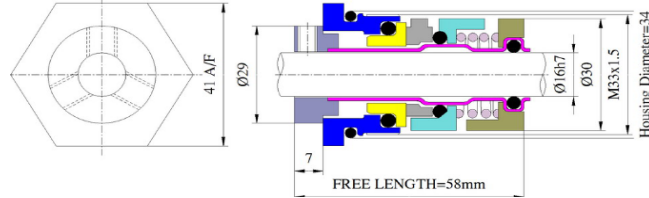

## Grundfos® CR Series Vertical Multi-Stage Pump Replacement Cartridge Seals

12 mm CR 1/3/5 • 16 mm CR 10/15/20 • 22 mm CR 45/64/90

12MM Grundfos® Type H Cartridge Seal			16MM Grundfos® Type H Cartridge Seal			22MM Grundfos® Type E Cartridge Seal		
SSI Part#	Grundfos Part#	Materials	SSI Part#	Grundfos Part#	Materials	SSI Part#	Grundfos Part#	Materials
VSMG-1500	96455082	CAR/TC/EPDM	VSMG-1505	96511836	CAR/TC/EPDM	VSMG-1510	96416584	CAR/TC/EPDM
VSMG-1518	96455086	SIC/SIC/EPDM	VSMG-1519	96511844	SIC/SIC/EPDM	VSMG-1520	96525458	SIC/SIC/EPDM
VSMG-1501	96455084	TC/TC/EPDM	VSMG-1506	96511840	TC/TC/EPDM	VSMG-1511	96433365	TC/TC/EPDM
VSMG-1521	96455089	CAR/SIC/FKM	VSMG-1507	96511837	CAR/TC/FKM	VSMG-1512	96525459	CAR/TC/FKM
VSMG-1502	96455083	CAR/TC/FKM	VSMG-1508	96511845	SIC/SIC/FKM	VSMG-1513	96525490	SIC/SIC/FKM
VSMG-1503	96455087	SIC/SIC/FKM	VSMG-1509	96511841	TC/TC/FKM	VSMG-1514	96436728	TC/TC/FKM
VSMG-1504	96455085	TC/TC/FKM						