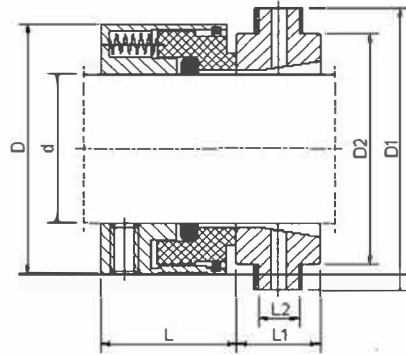

Seal Solutions Inc.

Fybroc 1500 Series Type VS8B2 Mechanical Seals

SSI Part#-Industry Matl Code	Fybroc#	Group	Shaft Size	DIN Matl Code
VS-81375-X/TCFJF (316/HC)	08976C010	1	1.375	B1V1X5/TMG
VS-81376-X/TCFLF (316/HC)	08976C100	1	1.375	B1QX5/TMG
VS-81377-X/TLFLF (316/HC)	08976C050	1	1.375	QQX5/TMG
VS-82125-X/TCFJF (316/HC)	08975C010	2	2.125	B1V1X5/TMG
VS-82126-X/TCFLF (316/HC)	08975C070	2	2.125	B1QX5/TMG
VS-82127-X/TLFLF (316/HC)	08975C050	2	2.125	QQX5/TMG
VS-82875-X/TCFJF (316/HC)	08974C010	3	2.875	B1V1X5/TMG
VS-82876-X/TCFLF (316/HC)	08974C070	3	2.875	B1QX5/TMG
VS-82877-X/TLFLF (316/HC)	08974C050	3	2.875	QQX5/TMG